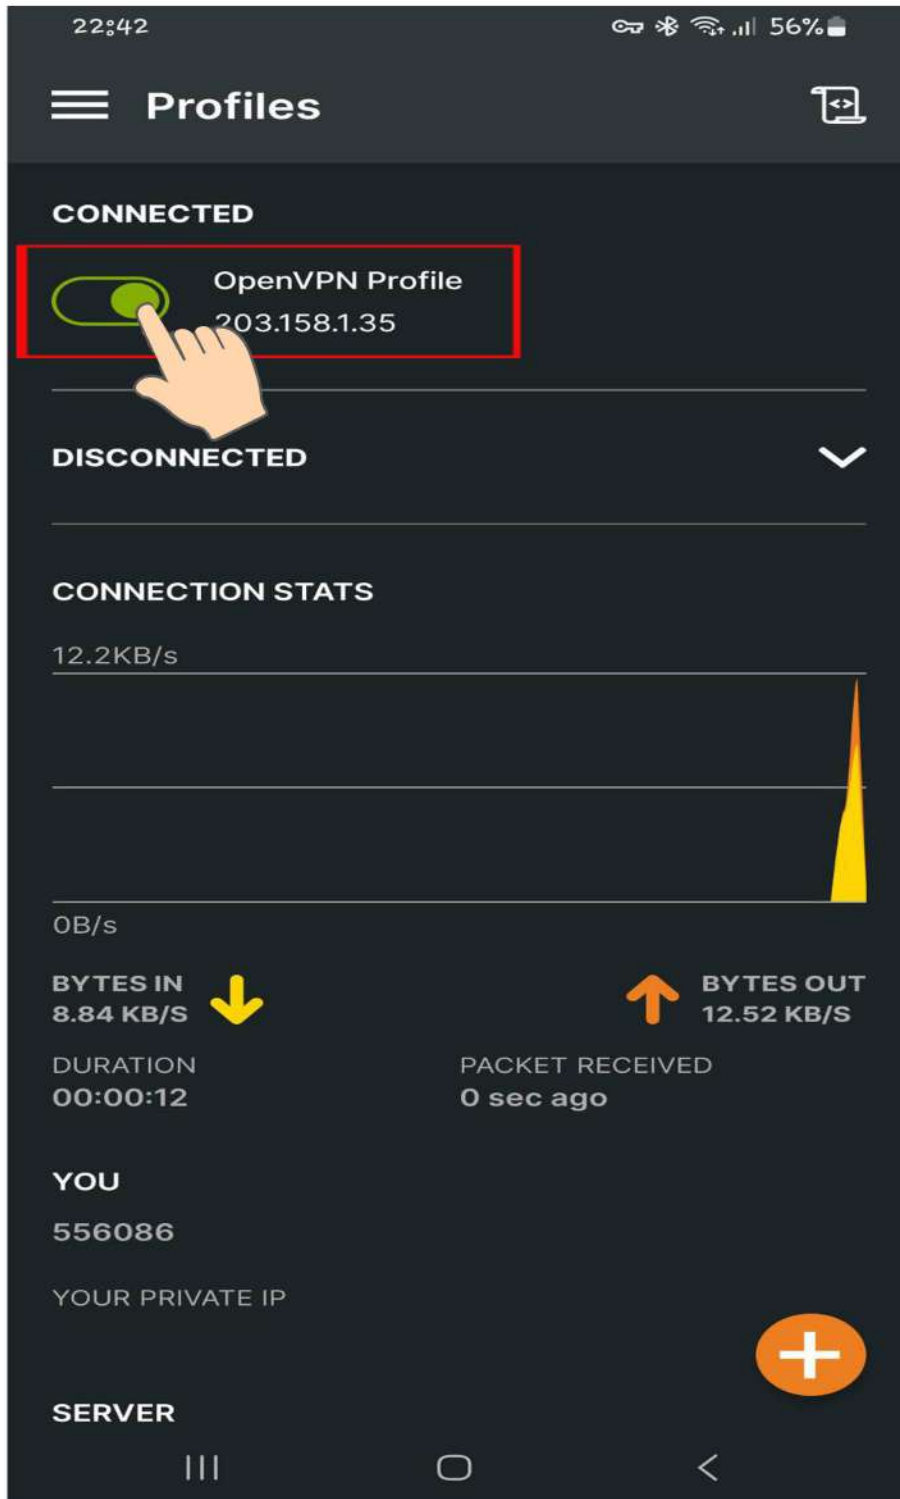

รูปที่ 16

➔ ឧបករណ៍ PopUp កែតម្រូវ Password កែតម្រូវ Password  
(Internet account ខ្សែអាម) ត្រូវរូបភាព 17

រូបភាព 17

➔ ၇၉ OK ထိပ်ရူပကို ၁၈

ရူပကို ၁၈

➔ ឧបករណ៍អ្នកដាក់ ត្រូវតែ 19 បើកឡើង **ត្រូវតែ** ក្នុងការតភ្ជាប់  
ការប្រើប្រាស់ OpenVPN

រូបភាព 19

➔ អាពាហ៍ពិពាហ៍ **បិទការ** ត្រូវបានបិទ OpenVPN ក្នុងការតភ្ជាប់  
**ប្រព័ន្ធប្រើ** អាពាហ៍ពិពាហ៍ ក្នុងប្រព័ន្ធ ប្រព័ន្ធប្រើ ប្រព័ន្ធប្រើ 20

➡ หากต้องการเชื่อมต่อ OpenVPN อีกครั้งให้เชื่อมต่อ **ปุ่มสีเขียว**  
ตามภาพด้านล่างทำให้เป็น **ปุ่มสีเขียว** แสดงว่า การเชื่อมต่อ OpenVPN  
สำเร็จเรียบร้อยแล้ว ดังรูปที่ 21